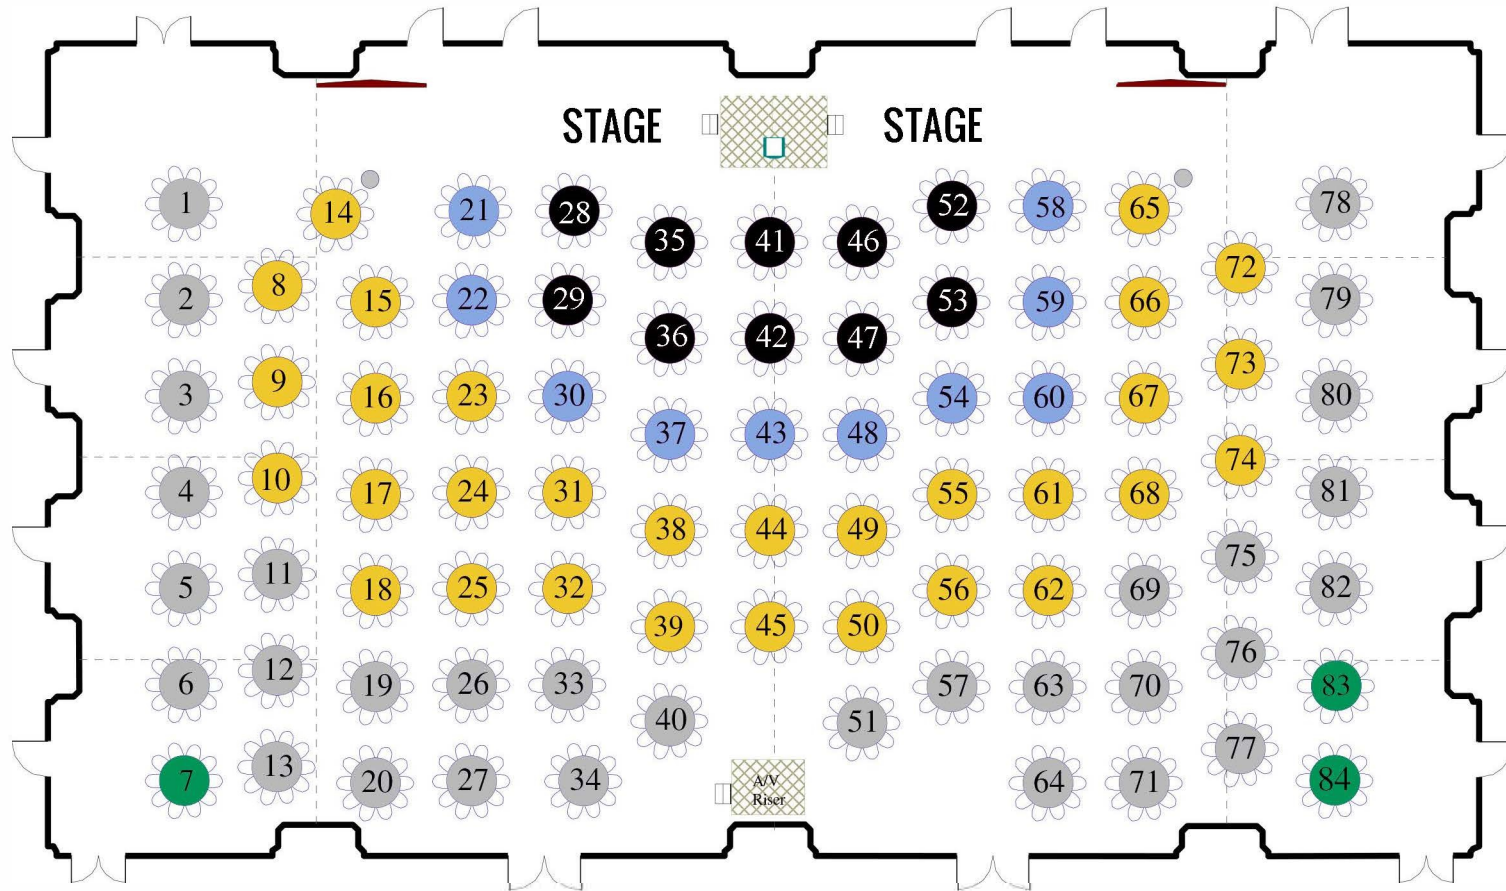

2019 Summit Gala

Seating Chart | Grand Ballroom

- Event, Title, Diamond = ●
- Platinum = ●
- Gold = ●
- Silver = ●
- Bronze / Open = ●